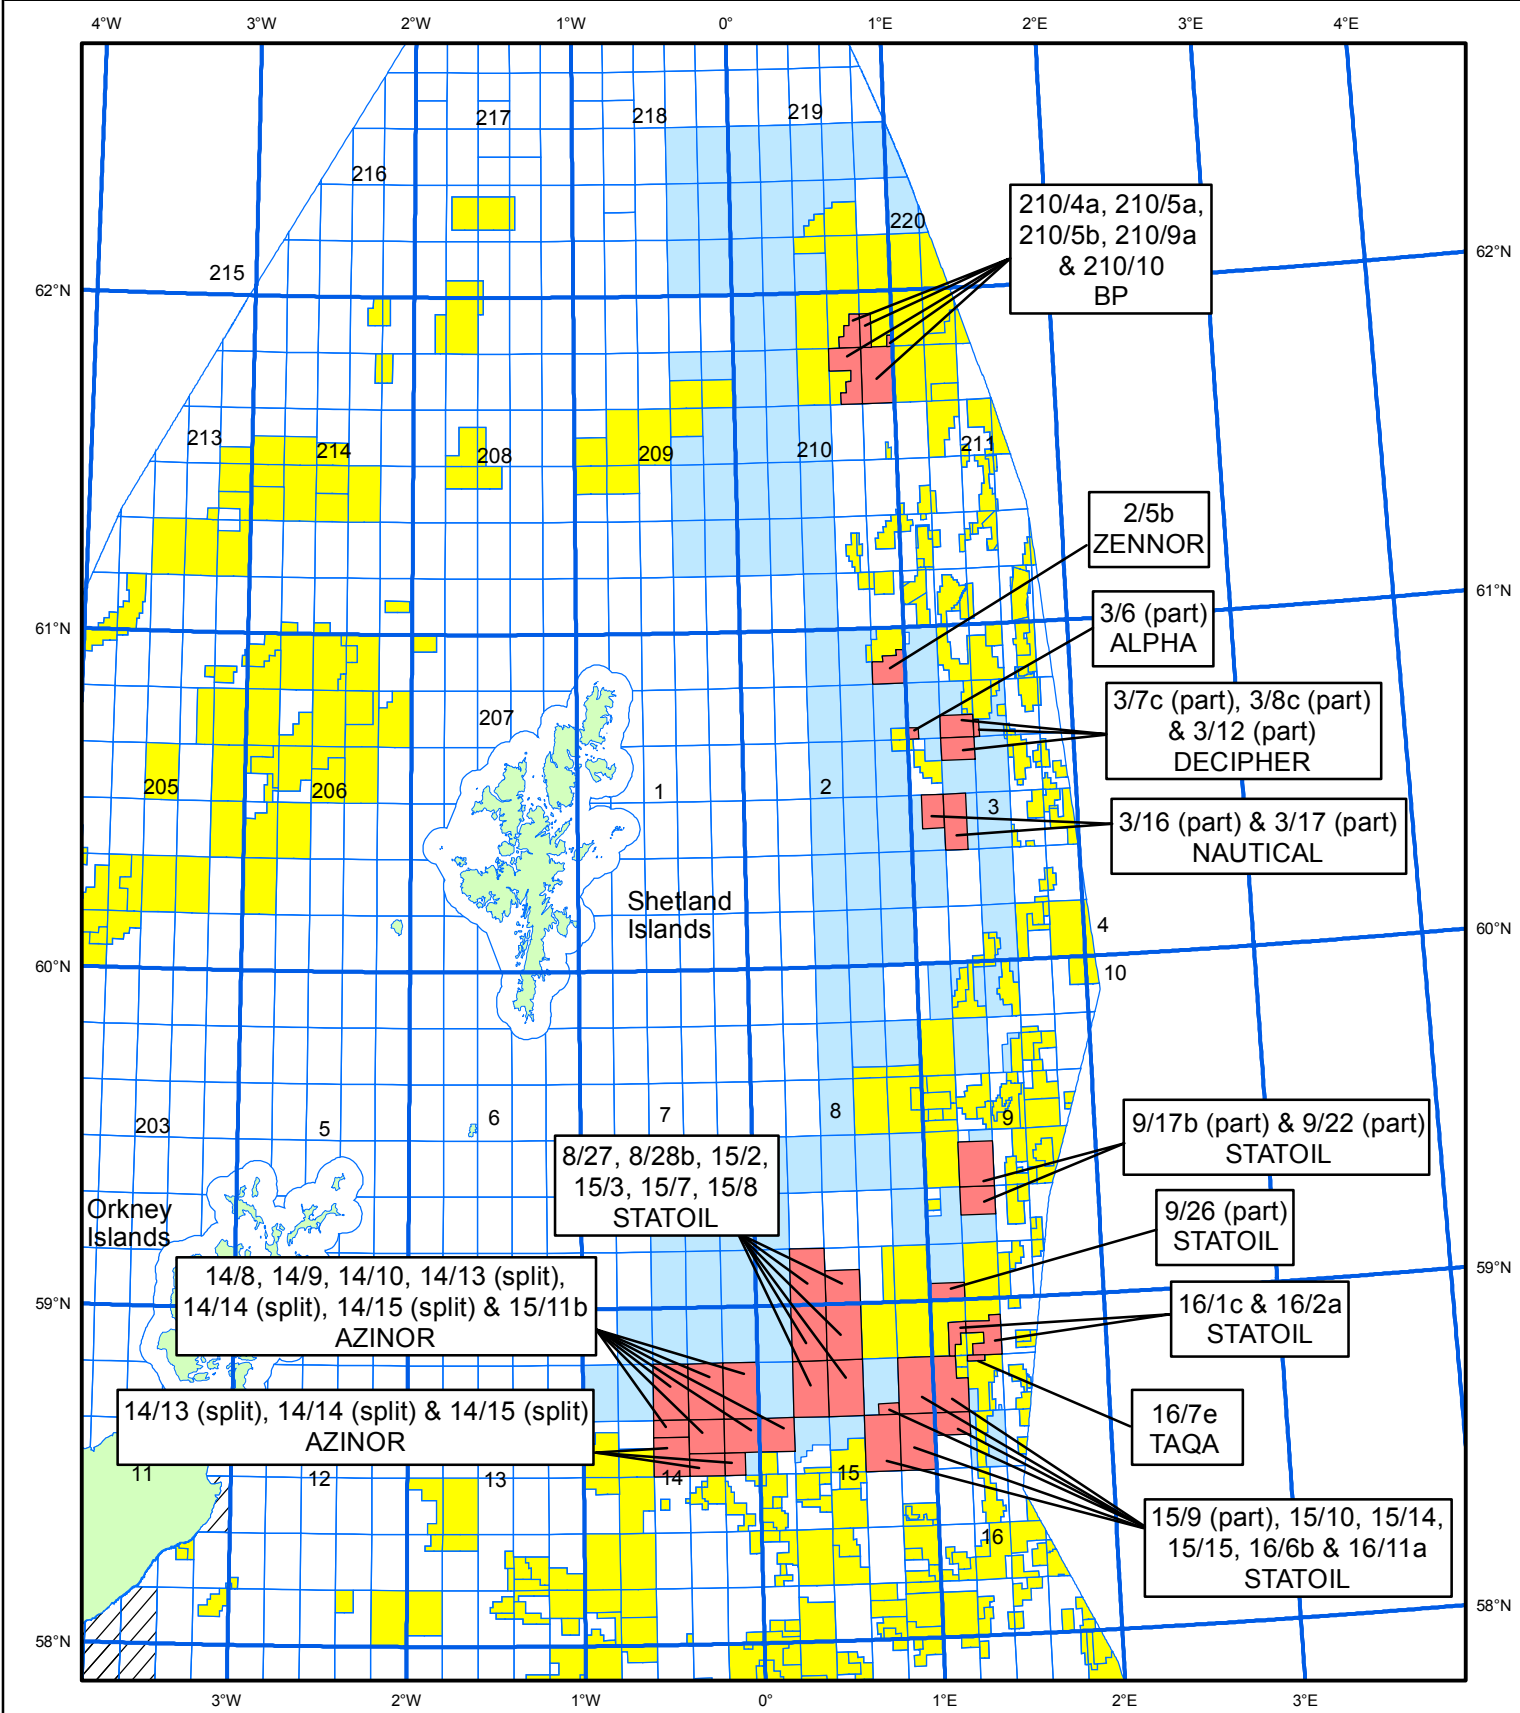

UK Continental Shelf 29th Round of Offshore Licensing Northern North Sea